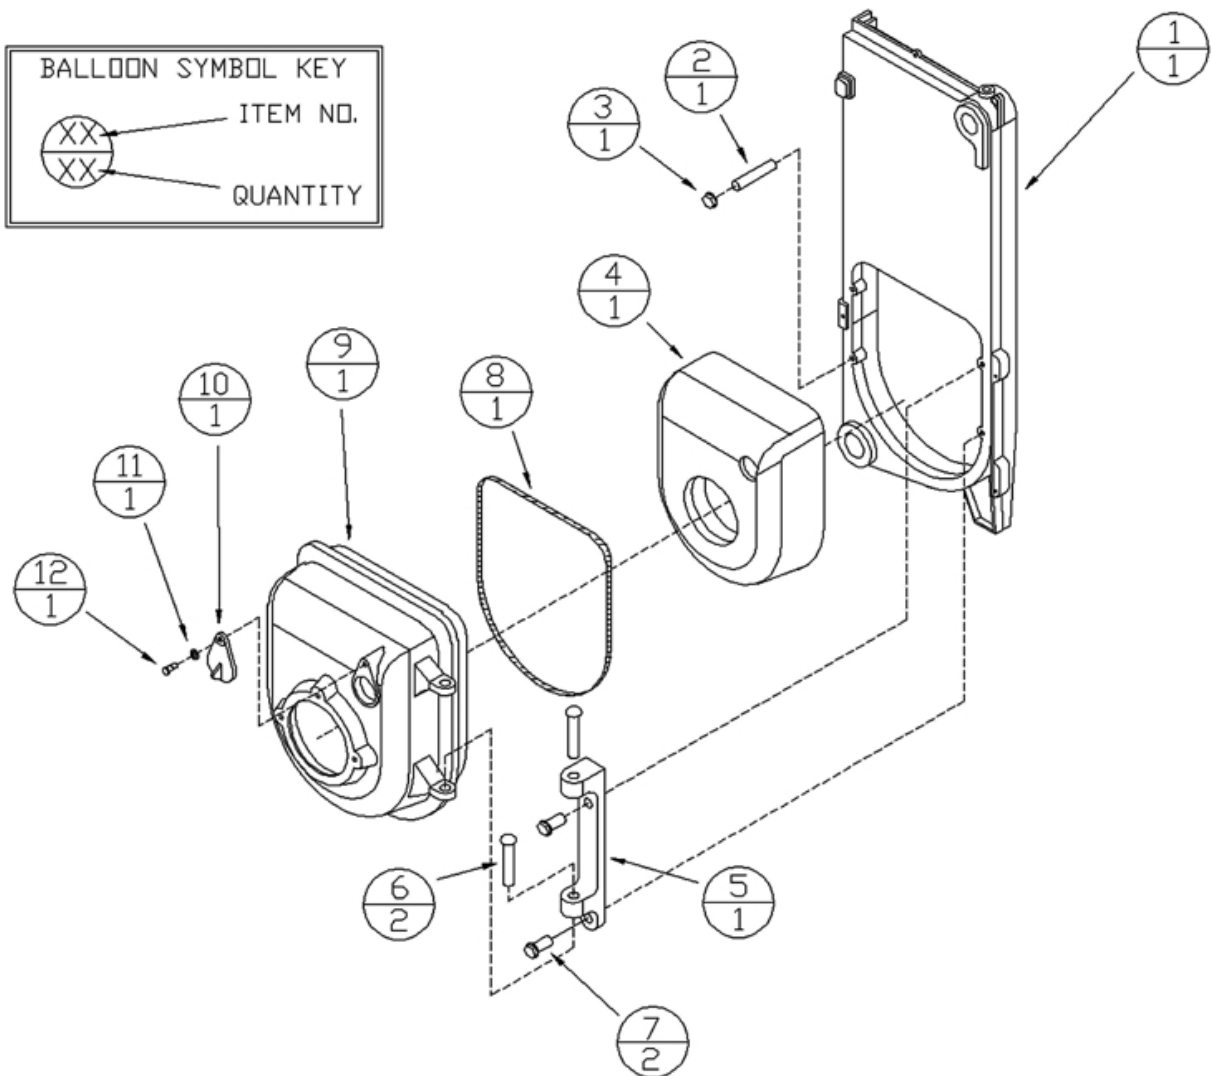

REPAIR PARTS

ITEM	DESCRIPTION	PART#
1	Empire Water Front Section (EW1)	40300006
2	3/8" - 16 X 2-1/4" stud	14695125
3	3/8" Whizlock Nut	14695126
4	Swing Door Insulation	14614014
5	Swing Door Hinge	40300010
6	1/4" x 2" Round Head Rivet	14695121
7	3/8" x 1" Hex Head Serrated Flange Bolt	14695124
8	3/8" x 48" Round Braid	43300905
9	Swing Door	40300009
10	Observation Door	40300014
11	5/16" Lock Washer	14695123
12	3/8" x 3/8" Shoulder Bolt 5/16"-18 Thread	14695122