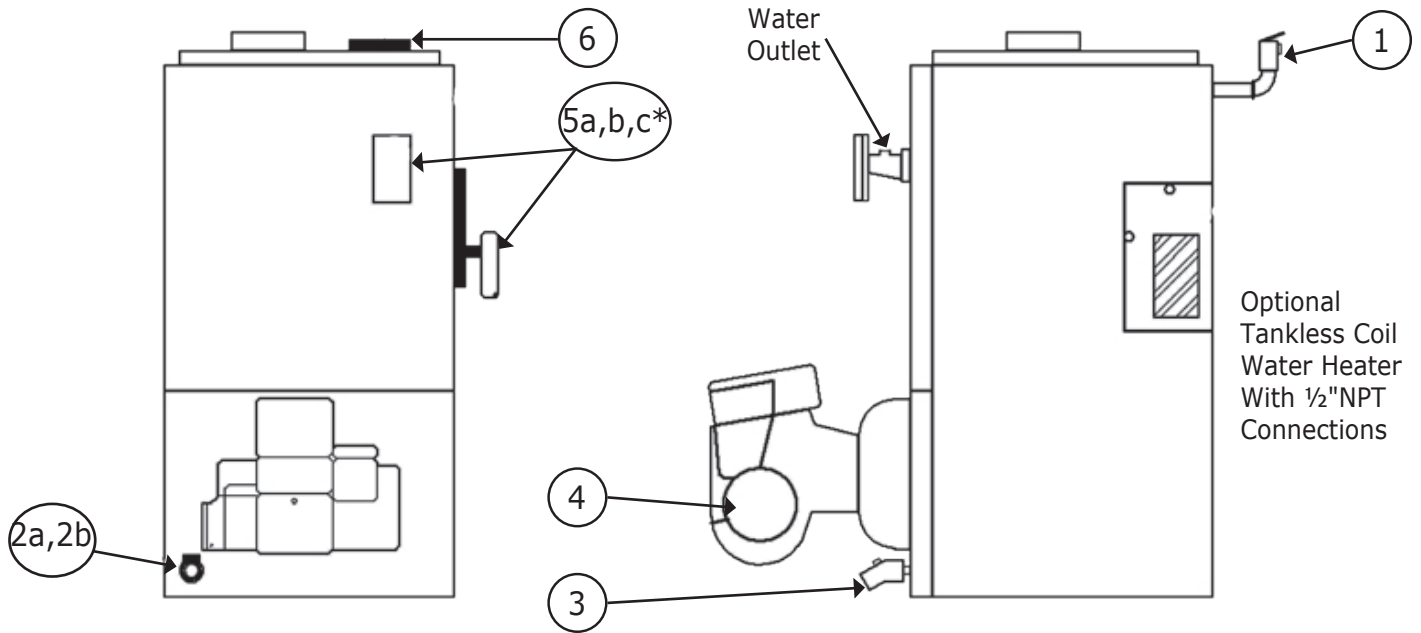

REPAIR PARTS

ITEM	DESCRIPTION	PART#
1	Empire Water Front Section (EW1)	40300006
2	3/8" - 16 X 2-1/4" stud	14695125
3	3/8" Whizlock Nut	14695126
4	Swing Door Insulation	14614014
5	Swing Door Hinge	40300010
6	1/4" x 2" Round Head Rivet	14695121
7	3/8" x 1" Hex Head Serrated Flange Bolt	14695124
8	3/8" x 48" Round Braid	43300905
9	Swing Door	40300009
10	Observation Door	40300014
11	5/16" Lock Washer	14695123
12	3/8" x 3/8" Shoulder Bolt 5/16"-18 Thread	14695122

REPAIR PARTS

ITEM	DESCRIPTION	3	4	5
1	Right Side Jacket Panel	42500244AC	42500245AC	42500246AC
2	Back jacket Panel	42500269AC	42500269AC	42500269AC
3	Top jacket Panel	42500254AC	42500255AC	42500256AC
4	Left Side Jacket Panel	42500264AC	42500265AC	42500266AC
5	Upper Side Jacket Panel	42500267AC	42500267AC	42500267AC
6	5/16" Acorn Nut	14695042	14695042	14695042
7	#10 x 1/2" Jacket Screw	14695074	14695074	14695074
8	Stand Off	14695103	14695103	14695103
9	Lower Front Jacket Panel (boiler w/swing door)	42500268AC	42500268AC	42500268AC
XX	Complete Jacket for Boiler with Swing Door	42600289AC	42600290AC	42600291AC

REPAIR PARTS

* Item 5a Hydrolevel limit control is located on front supply tapping for less-coil boilers and on tankless coil cover plate for with-coil boilers. Note different control well used in each location.