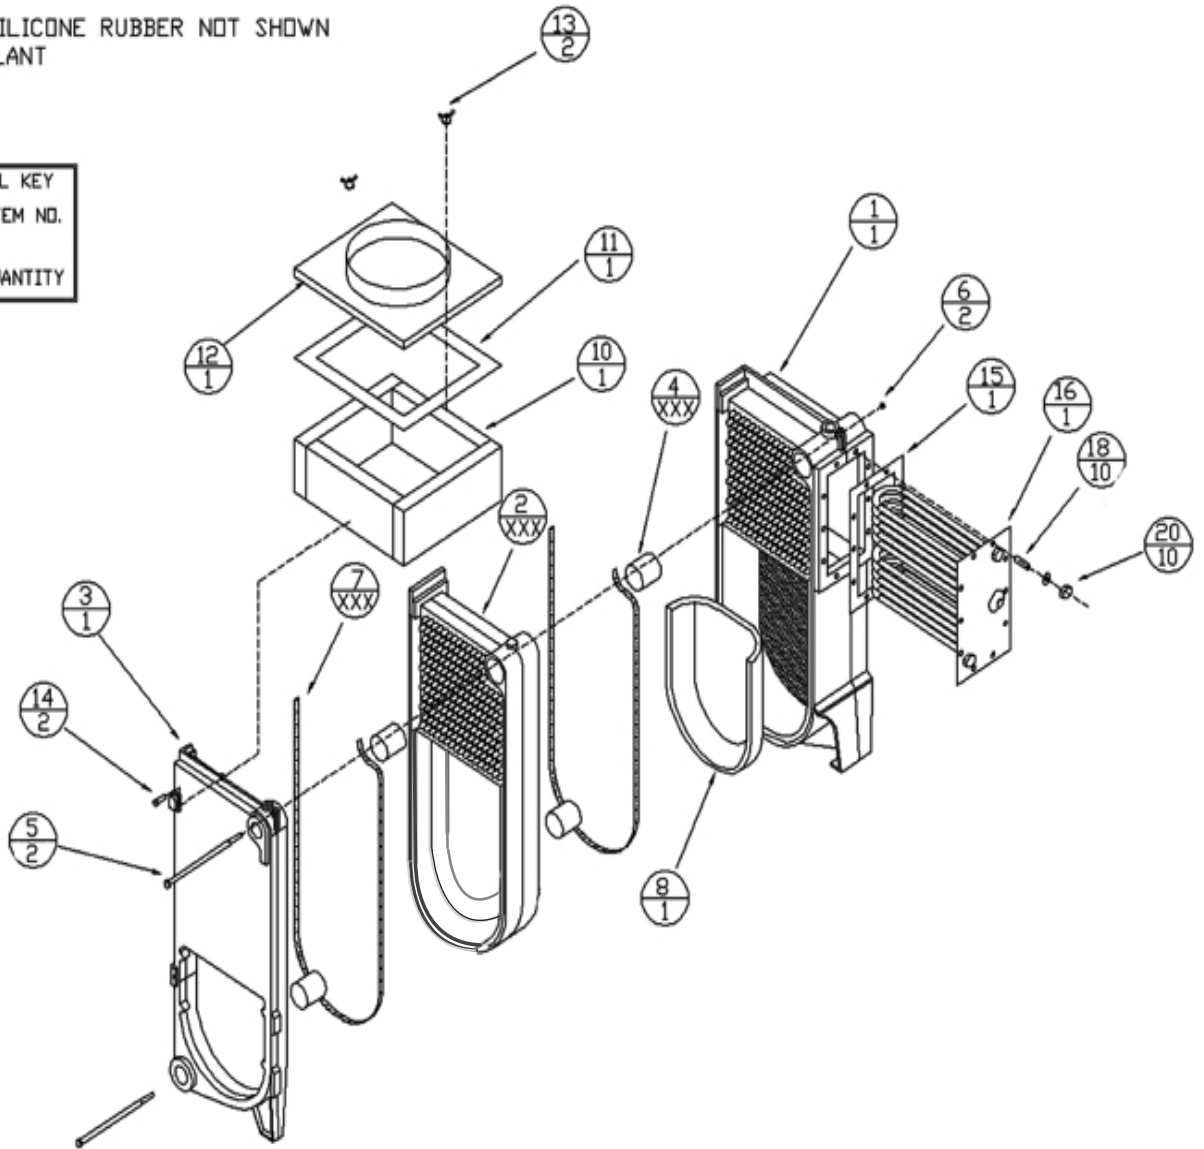

REPAIR PARTS

17/1 COVER PLATE FOR BOILERS WITHOUT TANKLESS COIL NOT SHOWN

21/2 1 1/4" SQUARE HEAD PLUGS NOT SHOWN

22/XXX 400°F BLACK SILICONE RUBBER NOT SHOWN
ADHESIVE SEALANT

REPAIR PARTS

ITEM	DESCRIPTION	3	4	5
1	Water Boiler Back Section (EW3)	40300008	40300008	40300008
2	Water Boiler Middle Section (EW2)	40300007	40300007	40300007
3	Empire Water Front Section (EW1)	40300006	40300006	40300006
4*	Cast Iron Machined Nipples 2"	43300976	43300976	43300976
5*	1/4" Tie Rods	14605002	14605051	14605053
6	Tie Rods 1/4"20 Hex Head Nut	HW-003.02	HW-003.02	HW-003.02
7*	5/16" x 701/2" Braided Rope	43300955	43300955	43300955
8	Target Wall	14619003	14619003	14619003
10	Collector Complete (includes 11, 12, 13)	42500279	42500280	42500281
11	Insulation Tape			
12	Collector Top			
13	8/32" Brass Wing Nut	13704007	13704007	13704007
14	5/16 X 1 1/4 Type A Hex Washer Head Screw	14695039	14695039	14695039
15**	Coil Gasket	240007071	240007071	240007071
16**	3.7 GPM Tankless Coil	14627020	14627020	14627020
17	Coil Housing Cover Plate (not shown)	43300256	43300256	43300256
18**	Stainless Steel 3/8"16 x 1-1/2" Stud	14695113	14695113	14695113
20**	Stainless Steel 3/8" Top Lock Nut	1330008	1330008	1330008
21	1 1/4" Solid Plug (not shown)	1395002	1395002	1395002
22	Black Silicone Sealant (not shown)	240006837	240006837	240006837
‡	*** Heat Exchanger Assembly	550003930	550003931	550003932
‡	** Replacement Coil Kit (contains items 15, 16, 18, 20)	43360408	43360408	43360408
‡	Coil Conversion Kit (adds Tankless coil to non-coil boiler, contains items 15, 16 and control well)	550003211	550003211	550003211