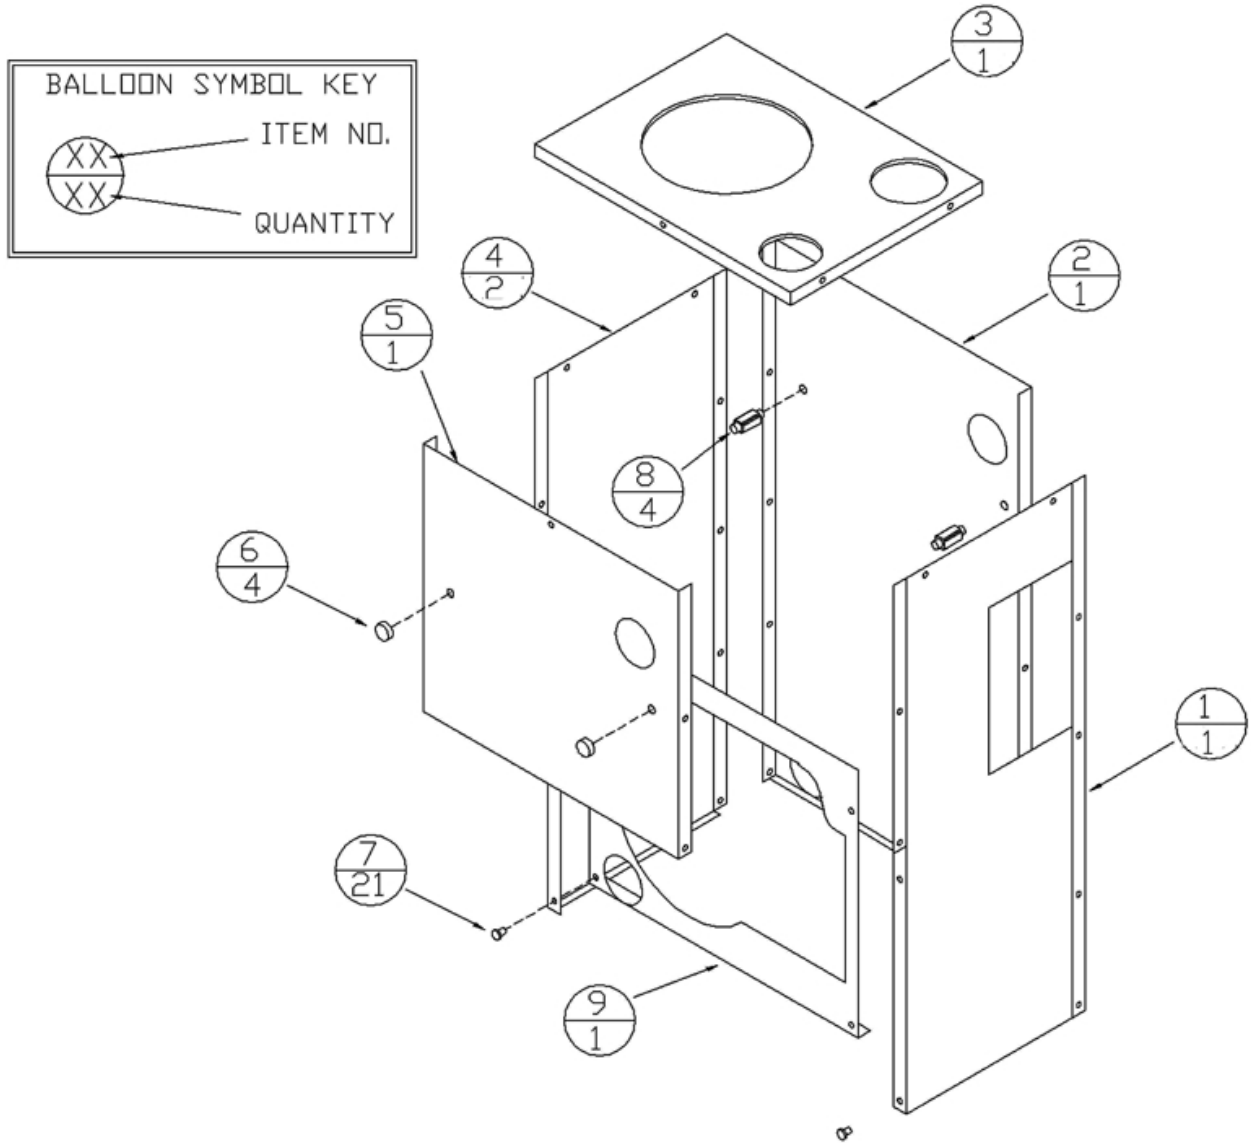

REPAIR PARTS

ITEM	DESCRIPTION	3	4	5
1	Right Side Jacket Panel	42500244AC	42500245AC	42500246AC
2	Back jacket Panel	42500269AC	42500269AC	42500269AC
3	Top jacket Panel	42500254AC	42500255AC	42500256AC
4	Left Side Jacket Panel	42500264AC	42500265AC	42500266AC
5	Upper Side Jacket Panel	42500267AC	42500267AC	42500267AC
6	5/16" Acorn Nut	14695042	14695042	14695042
7	#10 x 1/2" Jacket Screw	14695074	14695074	14695074
8	Stand Off	14695103	14695103	14695103
9	Lower Front Jacket Panel (boiler w/swing door)	42500268AC	42500268AC	42500268AC
XX	Complete Jacket for Boiler with Swing Door	42600289AC	42600290AC	42600291AC