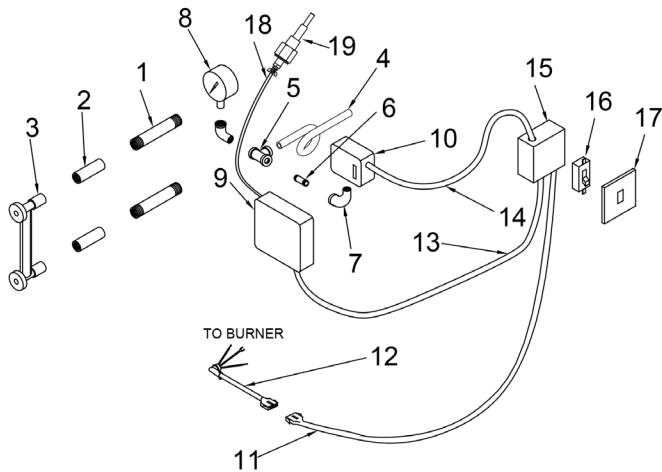

ITEM	PART NO.	DESCRIPTION	QTY
1	PF-033.02	NPL, 1/2x4NPT, BRS	2
2	14693052	CPLG, BRS, 1/2	2
3	GA-004.00	GAUGE WATER LEVEL	1
4	240007394	BRASS, SIPHON, OFF CENTER, LOOP, 62208	1
5	14693057	TEE BRASS 1/4"	1
6	240007412	PIPE, BRASS, 1/4"x3"	1
7	240007411	ELB, BRASS, 1/4", 90, STREET	2
8	GA-003.00	GAUGE PRESSURE (STEAM)	1
9	240012146	ELWCO, CG450-2060, CYCLE GUARD, REMOTE MOUNT, INCLUDES ITEM 19 PROBE	1
10	SS-001.01	PRESSURE SWITCH PA404A-1009	1
11	1263012	HARN, J-BOX, 22"	1
12	240007187	HARN, BRNR, STEAM, BECKETT	1
13	240007161	HARN, ELWCO	1
14	28511201	HARNES PRESSURE SWITCH 30"	1
15	14631316	BOX, ELEC, 4"x2.1/8", CSA	1
16	240007282	SW, TOGGLE	1
17	240007281	J BOX, TOGGLE, COVER, 4"x4"	1
18	240012147	HARN, LWCO, PROBE	1
19	240012195	REPLACEMENT LWCO PROBE	1
*	240006400	OPTIONAL VXT WATER FEEDER	1
*	109010090	LWCO MOUNTING BRACKET	1

* = NOT SHOWN