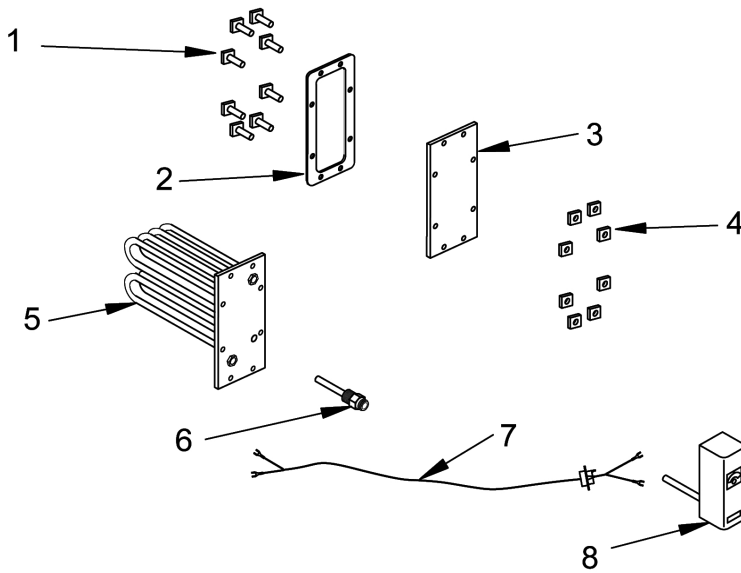

* Items 4 and 5 must be ordered to receive full jacket set

REPLACEMENT PARTS

HEAT EXCHANGER

ITEM	PART NO.	DESCRIPTION	QTY
1	902000018	Rear Section	1
2	100-1-8.01	#60 Push Nipple - 3 Sec.	2
		#60 Push Nipple - 4 Sec.	3
		#60 Push Nipple - 5 Sec.	4
		#60 Push Nipple - 6 Sec.	5
3	902000009	Center Section - 3 Sec.	1
		Center Section - 4 Sec.	2
		Center Section - 5 Sec.	3
		Center Section - 6 Sec.	4
4	902000014	Front Section Castover	1
5611508		Kit - Target Wall & Insulation Blanket	
Kit Includes #5 and #6 (cut as needed per chart)			
5	2552701	Target Wall - Pyrolite	1
6	25511005	Insul Blanket 16x24	1
7	HW-025.05	Tie Rod 1/2 x 9 - 3 Sec.	3
	HW-025.01	Tie Rod 1/2 x 12 1/2 - 4 Sec.	
	HW-025.02	Tie Rod 1/2 x 16 1/2 - 5 Sec.	
	HW-025.03	Tie Rod 1/2 x 20 1/2 - 6 Sec.	
8	100-1-5.01	#22 Push Nipple - 3 Sec.	2
		#22 Push Nipple - 4 Sec.	3
		#22 Push Nipple - 5 Sec.	4
		#22 Push Nipple - 6 Sec.	5
9	3002172	Rope, Med. Density - 3 Sec.	2
		Rope, Med. Density - 4 Sec.	3
		Rope, Med. Density - 5 Sec.	4
		Rope, Med. Density - 6 Sec.	5
10	HW-008.03	Washer 1/2 ID Flat	3
11	HW-003.05	Nut 1/2 -13 Hex Head	3

INSULATION BLANKET SIZING		
FITS	PART NO.	SIZE
3 Sec	25511001	6-1/4 x 24
4 Sec	25511002	8-1/2 x 16
5 Sec	2551803	13 x 16
6 Sec	25511005	24 x 16

FULLY ASSEMBLED HEAT EXCHANGERS	
550003466	3 Section Without Coil
550003467	4 Section Without Coil
550003468	5 Section Without Coil
550003469	6 Section Without Coil
550003470	3 Section With Tankless Coil
550003471	4 Section With Tankless Coil
550003472	5 Section With Tankless Coil
550003473	6 Section With Tankless Coil

REPLACEMENT PARTS

COIL AND COVER PLATE

ITEM	PART NO.	DESCRIPTION	QTY.
1	HW-012.02	Bolt - 7/16 - 14 x 1 1/2 Square Head	8
2	252-2-2.00	Gasket - B Tankless	1
3	202-2-1.00	Cover Plate - B Tankless Coil	1
4	HW-013.01	Nut 7/16 - 14 Square	8
5	240009733	Tankless Coil L - 24	1
6	1635001	Well 3/4 x 1 1/2 - 123870A	1
7	275-1-1.00	Harness (3-5 sec.)	1
	27513301	Harness (6sec.)	
8	AQ-008.00	Control - L4006A1827	1