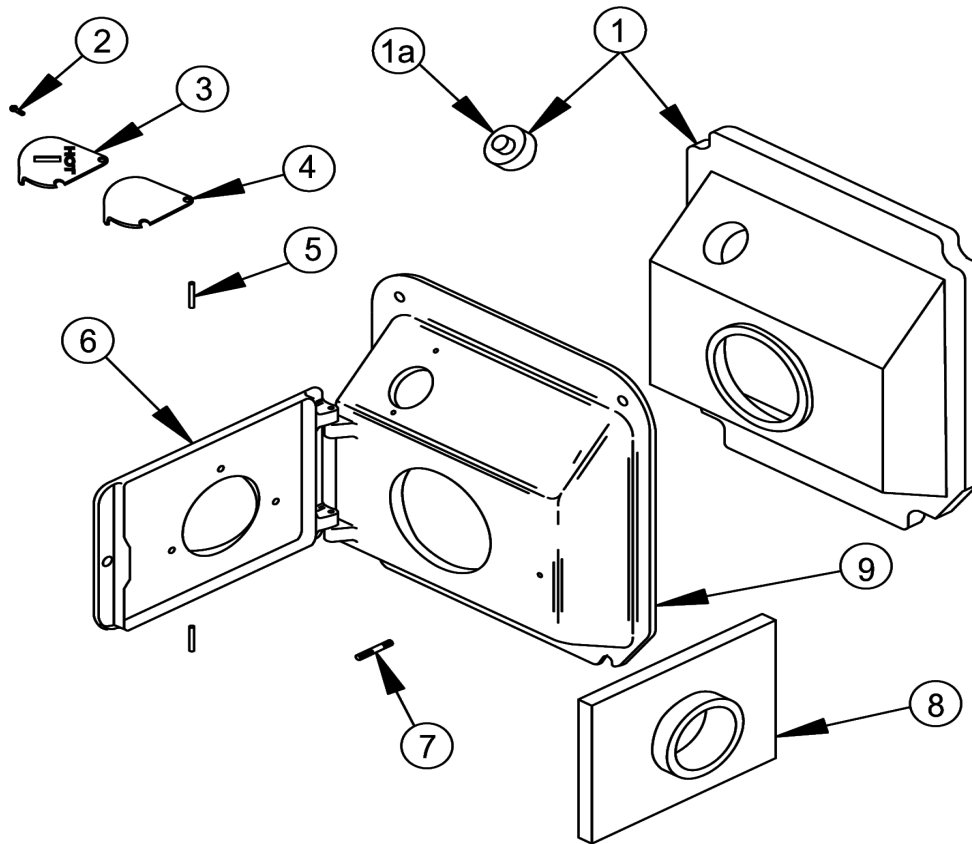

CONTROLS AND HARDWARE

ITEM	PART NO.	DESCRIPTION	QTY
1	PF-033.02	NPL, 1/2x4NPT, BRS	2
2	14693052	CPLG, BRS, 1/2	2
3	GA-004.00	GAUGE WATER LEVEL	1
4	240007394	BRASS, SIPHON, OFF CENTER, LOOP, 62208	1
5	14693057	TEE BRASS 1/4"	1
6	240007412	PIPE, BRASS, 1/4"x3"	1
7	240007411	ELB, BRASS, 1/4", 90, STREET	2
8	GA-003.00	GAUGE PRESSURE (STEAM)	1
9	240012146	ELWCO, CG450-2060, CYCLE GUARD, REMOTE MOUNT, INCLUDES ITEM 19 PROBE	1
10	SS-001.01	PRESSURE SWITCH PA404A-1009	1
11	1263012	HARN, J-BOX, 22"	1
12	240007187	HARN, BRNR, STEAM, BECKETT	1
13	240007161	HARN, ELWCO	1
14	28511201	HARNES PRESSURE SWITCH 30"	1
15	14631316	BOX, ELEC, 4"x2.1/8", CSA	1
16	240007282	SW, TOGGLE	1
17	240007281	J BOX, TOGGLE, COVER, 4"x4"	1
18	240012147	HARN, LWCO, PROBE	1
19	240012195	REPLACEMENT LWCO PROBE	1
*	240006400	OPTIONAL VXT WATER FEEDER	1
*	109010090	LWCO MOUNTING BRACKET	1

* = NOT SHOWN

REPLACEMENT PARTS

HARDWARE

ITEM	PART NO.	DESCRIPTION	QTY
1	1570001	Safety Valve #15 ¾"	1
2	1150001	Pipe Fit Coupling ¾"	1
3	1310004	Pipe Fit Npl ¾ Close	1
4	HW06701	Stud 5/16" - 18 x 2 3/8"	4
5	2252501	Support - Jacket Brkt	2
6	HW07001	Stud 5/16" x 18 x 1 3/8"	3
7	1330001	Nut 5/16" - 18 Wislock	8
8	240009323	Drain Valve	1
9	1060003	Pipe Fit Bushing 1 ¼ x ¾"	1
10	2452906	Flue Collector - 3 Sec.	1
	2452902	Flue Collector - 4 Sec.	
	2452903	Flue Collector - 5 Sec.	
	2452907	Flue Collector - 6 Sec.	
11	109007327	Baffle, Assy, H/E, Rear	1

REPLACEMENT PARTS

SWING DOOR AND MOUNTING DOOR COMPONENTS

ITEM	PART NO.	DESCRIPTION	QTY
1	2552901	Mounting Door Insulation & Plug	1
1a	2551901	Door Plug Replacement	1
2	HW-005.01	Screw ¼ - 20 x ½ Self-Tapping	2
3	10011701	Observation Door	1
4	25511101	Obs. Door Gasket	1
5	HW06801	¼ x 1¾ Drive Lock Pin	2
6	10011501	Swing Door	1
7	HW06701	5/16 x 18 x 2 3/8 Stud	1
8	2553303	Insulation - Swing Door	1
9	10011301	Mounting Door	1
Not Shown	10011601	Cast Iron Mtg/Swing Dr Mach. Includes Item 2,3,4,5,6,7 & 9	1