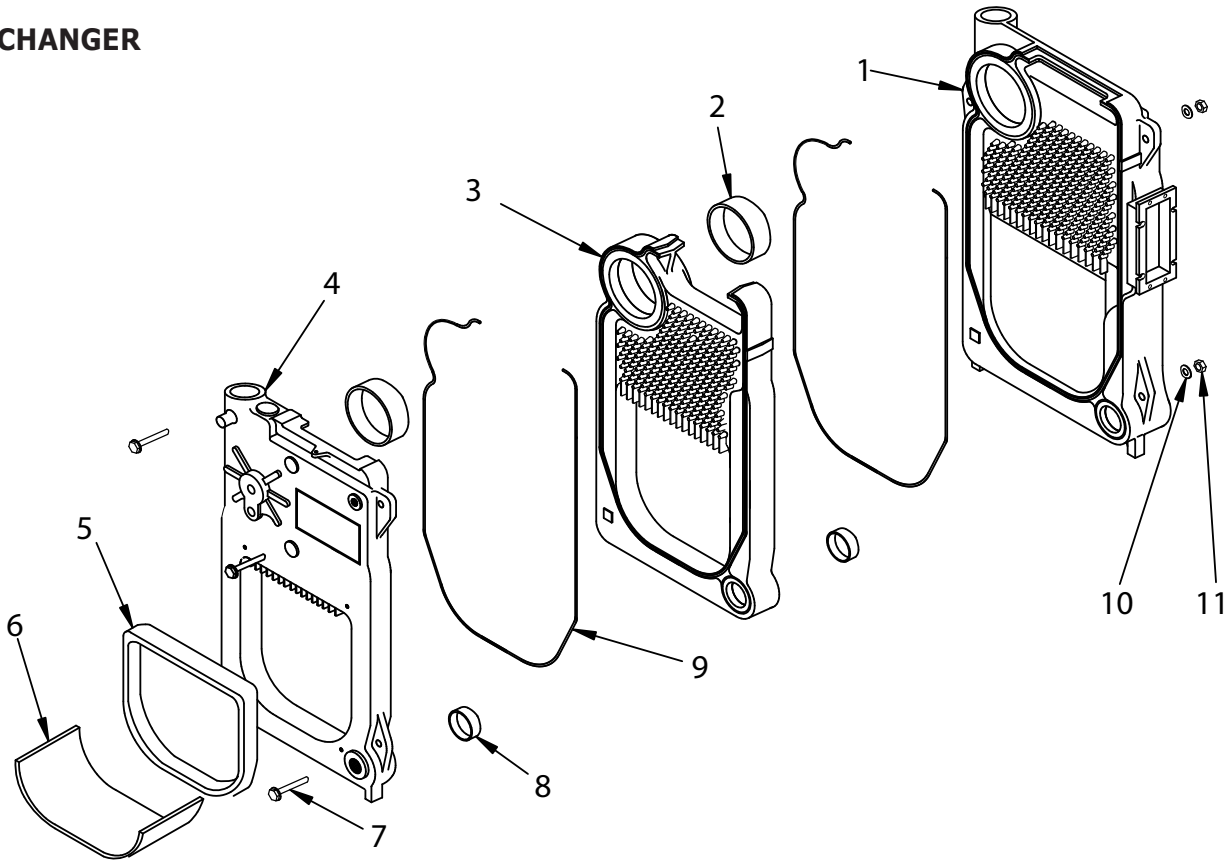

REPLACEMENT PARTS

HEAT EXCHANGER

ITEM	PART NO.	DESCRIPTION	QTY
1	902000018	Rear Section	1
2	100-1-8.01	#60 Push Nipple - 3 Sec.	2
		#60 Push Nipple - 4 Sec.	3
		#60 Push Nipple - 5 Sec.	4
		#60 Push Nipple - 6 Sec.	5
3	902000009	Center Section - 3 Sec.	1
		Center Section - 4 Sec.	2
		Center Section - 5 Sec.	3
		Center Section - 6 Sec.	4
4	902000014	Front Section Castover	1
5611508		Kit - Target Wall & Insulation Blanket	
Kit Includes #5 and #6 (cut as needed per chart)			
5	2552701	Target Wall - Pyrolite	1
6	25511005	Insul Blanket 16x24	1
7	HW-025.05	Tie Rod 1/2 x 9 - 3 Sec.	3
	HW-025.01	Tie Rod 1/2 x 12 1/2 - 4 Sec.	
	HW-025.02	Tie Rod 1/2 x 16 1/2 - 5 Sec.	
	HW-025.03	Tie Rod 1/2 x 20 1/2 - 6 Sec.	
8	100-1-5.01	#22 Push Nipple - 3 Sec.	2
		#22 Push Nipple - 4 Sec.	3
		#22 Push Nipple - 5 Sec.	4
		#22 Push Nipple - 6 Sec.	5
9	3002172	Rope, Med. Density - 3 Sec.	2
		Rope, Med. Density - 4 Sec.	3
		Rope, Med. Density - 5 Sec.	4
		Rope, Med. Density - 6 Sec.	5
10	HW-008.03	Washer 1/2 ID Flat	3
11	HW-003.05	Nut 1/2 -13 Hex Head	3

INSULATION BLANKET SIZING		
FITS	PART NO.	SIZE
3 Sec	25511001	6-1/4 x 24
4 Sec	25511002	8-1/2 x 16
5 Sec	2551803	13 x 16
6 Sec	25511005	24 x 16

FULLY ASSEMBLED HEAT EXCHANGERS	
550003466	3 Section Without Coil
550003467	4 Section Without Coil
550003468	5 Section Without Coil
550003469	6 Section Without Coil
550003470	3 Section With Tankless Coil
550003471	4 Section With Tankless Coil
550003472	5 Section With Tankless Coil
550003473	6 Section With Tankless Coil