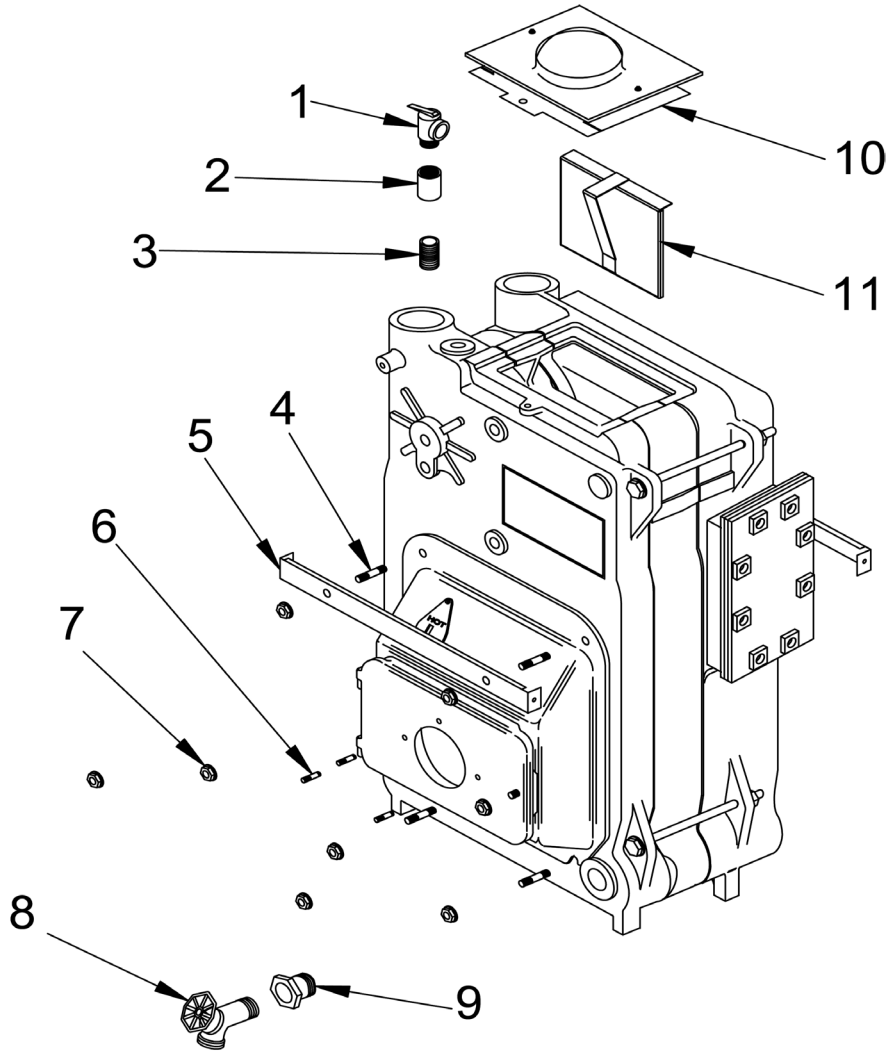

REPLACEMENT PARTS

COIL AND COVER PLATE

ITEM	PART NO.	DESCRIPTION	QTY.
1	HW-012.02	Bolt - 7/16 - 14 x 1 1/2 Square Head	8
2	252-2-2.00	Gasket - B Tankless	1
3	202-2-1.00	Cover Plate - B Tankless Coil	1
4	HW-013.01	Nut 7/16 - 14 Square	8
5	240009733	Tankless Coil L - 24	1
6	1635001	Well 3/4 x 1 1/2 - 123870A	1
7	275-1-1.00	Harness (3-5 sec.)	1
	27513301	Harness (6sec.)	
8	AQ-008.00	Control - L4006A1827	1

CONTROLS AND HARDWARE

ITEM	PART NO.	DESCRIPTION	QTY
1	PF-033.02	NPL, 1/2x4NPT, BRS	2
2	14693052	CPLG, BRS, 1/2	2
3	GA-004.00	GAUGE WATER LEVEL	1
4	240007394	BRASS, SIPHON, OFF CENTER, LOOP, 62208	1
5	14693057	TEE BRASS 1/4"	1
6	240007412	PIPE, BRASS, 1/4"x3"	1
7	240007411	ELB, BRASS, 1/4", 90, STREET	2
8	GA-003.00	GAUGE PRESSURE (STEAM)	1
9	240012146	ELWCO, CG450-2060, CYCLE GUARD, REMOTE MOUNT, INCLUDES ITEM 19 PROBE	1
10	SS-001.01	PRESSURE SWITCH PA404A-1009	1
11	1263012	HARN, J-BOX, 22"	1
12	240007187	HARN, BRNR, STEAM, BECKETT	1
13	240007161	HARN, ELWCO	1
14	28511201	HARNES PRESSURE SWITCH 30"	1
15	14631316	BOX, ELEC, 4"x2.1/8", CSA	1
16	240007282	SW, TOGGLE	1
17	240007281	J BOX, TOGGLE, COVER, 4"x4"	1
18	240012147	HARN, LWCO, PROBE	1
19	240012195	REPLACEMENT LWCO PROBE	1
*	240006400	OPTIONAL VXT WATER FEEDER	1
*	109010090	LWCO MOUNTING BRACKET	1

* = NOT SHOWN

REPLACEMENT PARTS

HARDWARE

ITEM	PART NO.	DESCRIPTION	QTY
1	1570001	Safety Valve #15 ¾"	1
2	1150001	Pipe Fit Coupling ¾"	1
3	1310004	Pipe Fit Npl ¾ Close	1
4	HW06701	Stud 5/16" - 18 x 2 3/8"	4
5	2252501	Support - Jacket Brkt	2
6	HW07001	Stud 5/16" x 18 x 1 3/8"	3
7	1330001	Nut 5/16" - 18 Wislock	8
8	240009323	Drain Valve	1
9	1060003	Pipe Fit Bushing 1 ¼ x ¾"	1
10	2452906	Flue Collector - 3 Sec.	1
	2452902	Flue Collector - 4 Sec.	
	2452903	Flue Collector - 5 Sec.	
	2452907	Flue Collector - 6 Sec.	
11	109007327	Baffle, Assy, H/E, Rear	1