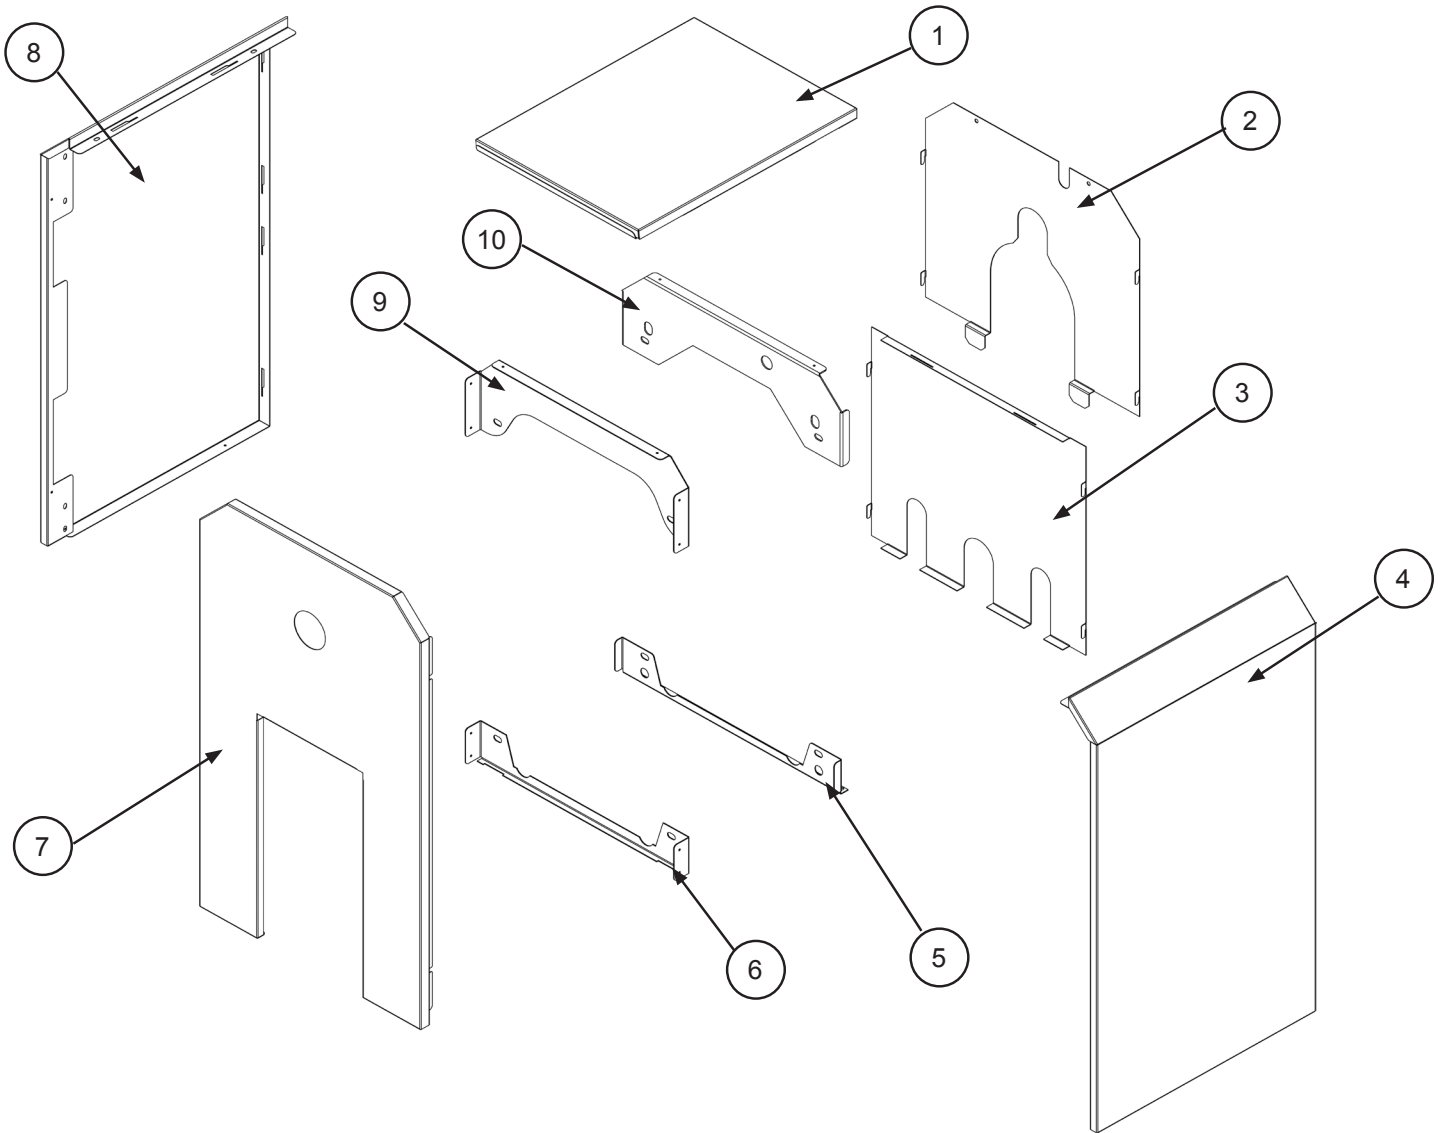

# JACKET

KEY	DESCRIPTION	4 SECTION	5 SECTION	6 SECTION	7 SECTION
	Complete Jacket Assembly	550002396	550002397	550002398	550002399
1	Top Panel	109008609AC	109008610AC	109008611AC	109008612AC
2	Rear Panel, Upper	109008622			
3	Rear Panel, Lower	109008624			
4	Right Side Panel	109008668AC	109008669AC	109008670AC	109008671AC
5	Support Bracket, Lower Rear	109008628			
6	Support Bracket, Lower Front	109008625			
7	Front Panel	109008621AC			
8	Left Side Panel	109008672AC	109008673AC	109008674AC	109008675AC
9	Support Bracket, Upper Front	109008623			
10	Support Bracket, Upper Rear	109008627			