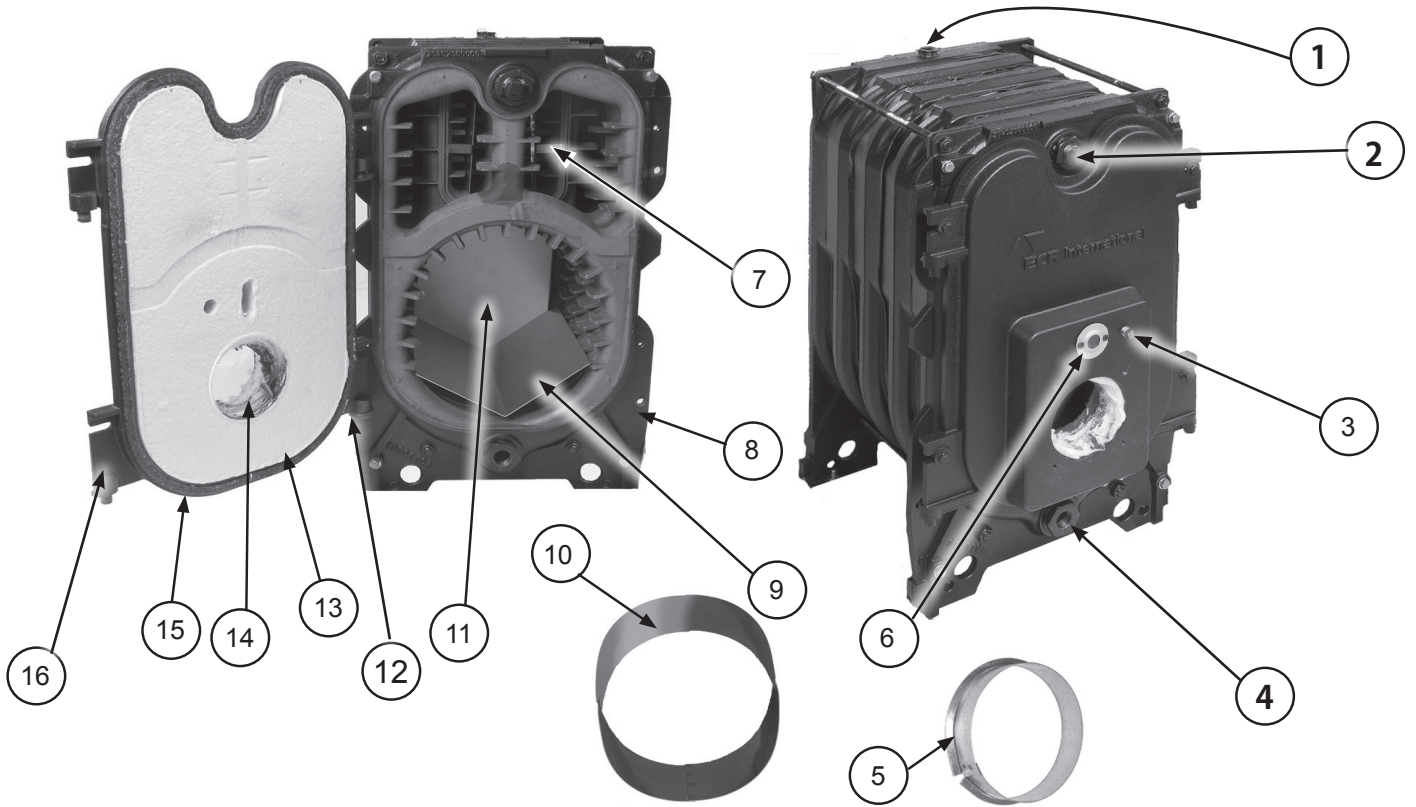

HEAT EXCHANGER

Item	Description	4 Section	5 Section	6 Section	7 Section
8a	Chimney Vent Heat Exchanger Block (Includes Items 1,2,4,5,6,11,12,13,14,15,16)	550003106	550003107	550003108	550003109
8b	Direct Vent Heat Exchanger Block (Includes Items 1,2,4,6,11,12,13,14,15,16)	550003110	550003111	550003112	N/A
1	Control Well in Block		240007709		
2	1¼" x ¼" Bushing (for Temperature Pressure Gauge)		240009346		
4	1¼" x ¾" Bushing (for Drain Valve)		1060003		
5	5" Flue Collar (Used on 4/5/6 Section Chimney Vent Blocks Only)	109007382	109007382	109007382	N/A
6	Sight Glass Replacement Kit		550001932		
11	Target Wall Insulation*		240007302		
12	Door Hinge Kit (2 hinges included)		550001933		
13	Door insulation (hard)* (Front Door)		240007300		
14	Door Insulation (soft)* (Inner Burner Door)		240007301		
15	Door Rope Gasket*		240007390		
16	Burner door with insulation & rope gasket		240007305		

Items below Ordered Separately

3	¼" NPT Plug		240005463		
7	Top Baffle (2 Required)	109007385	109007386	109007387	N/A
9	V-Shaped Liner	N/A	109008787**	109007316	109007315
10	Oval Liner	109007317	N/A	N/A	N/A
‡	Heat Exchanger Insulation Center*	420001080	420001081	420001082	420001083
‡	Heat Exchanger Insulation Rear*		420001079		

‡ Not shown

* **WARNING:** This product contains fiberglass and/or ceramic fibers. Possible cancer hazard. To avoid this possible hazard, avoid breathing fiberglass wool & ceramic fiber dust. May cause irritation to skin, eyes & respiratory tract.

** Used on 5115 and 5135 models only with Beckett NX burner only.