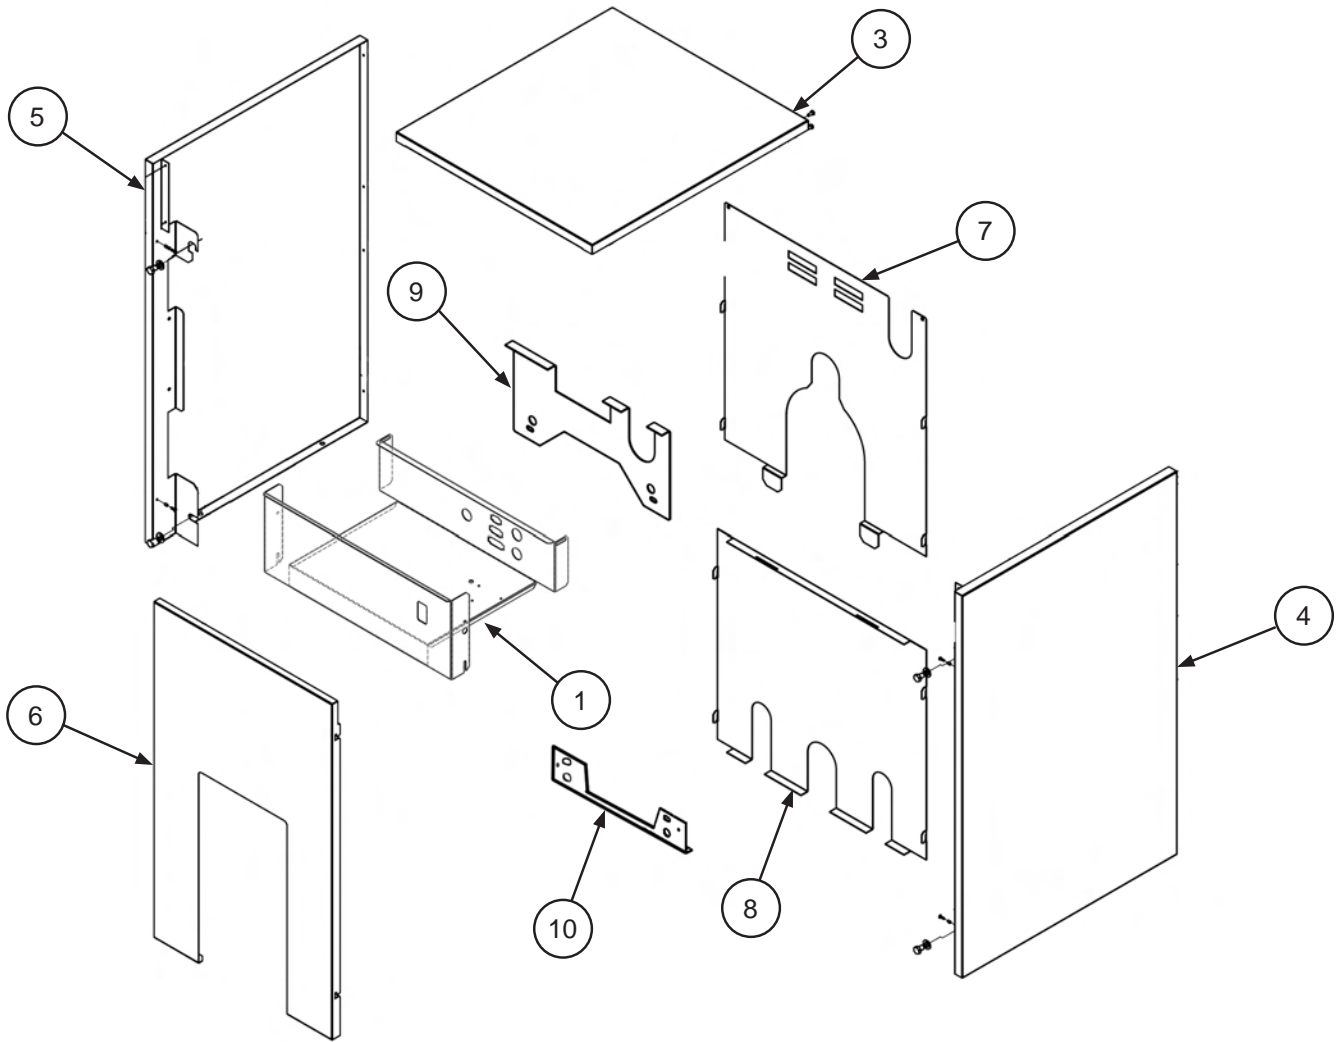

TRIFIRE JACKET

Key	Description	Models			
		4 section	5 section	6 section	7 section
	Complete Jacket Assembly	240007114	240007115	240007116	240007117
1	Control Panel	240007123	§	§	§
2	Hardware Bag	550001936	§	§	§
3	Top Panel	240007306	240007307	240007308	240007309
4	Right Panel	240007315	240007316	240007317	240007318
5	Left Panel	240007323	240007324	240007325	240007326
6	Front Door	240007336	§	§	§
7	Rear Panel, Upper	240007332	§	§	§
8	Rear Panel, Lower	240007333	§	§	§
9	Intermediate Support Plate - Upper	240007334	§	§	§
10	Intermediate Support Plate - Lower	240007335	§	§	§
11	Block Insulation Wrap*	240007339	240007340	240007341	240007342
12	Block Insulation Rear*	240007338	§	§	§

§ = Same as 4 section.