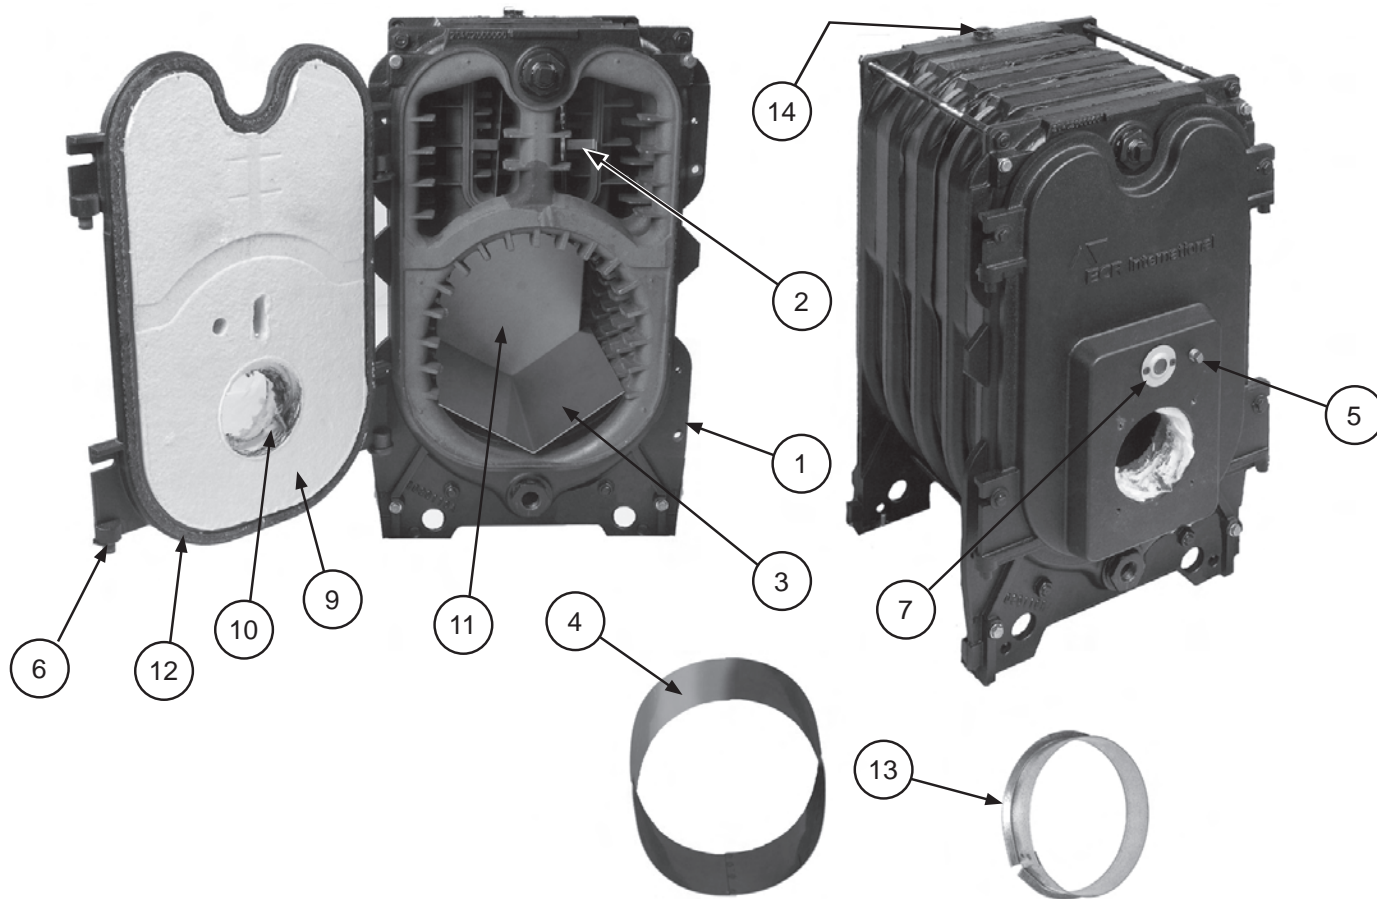

High Efficiency Oil Fired Hot Water Boilers

PARTS LIST & OPTIONAL KITS

An  **ECR International Brand**
An ISO 9001-2000 Certified Company

REPAIR PARTS - HEAT EXCHANGER

ITEM	DESCRIPTION	MODELS			
		4 Section	5 Section	6 Section	7 Section
1	Heat Exchanger Block	240007131	240007132	240007133	240007134
2	Top Baffle	109007309	109007310	109007311	109007312
3	V-Shaped Liner	N/A	N/A	109007316	109007315
4	Oval Liner	109007317	N/A	N/A	N/A
5	1/4"NPT Plug	240005463	§	§	§
6	Burner door with insulation & rope gasket	240007305	§	§	§
7	Sight Glass Replacement Kit	550001932	§	§	§
8	Door Hinge Kit (2 hinges included)	550001933	§	§	§
9	Door insulation (hard)*	240007300	§	§	§
10	Door Insulation (soft)*	240007301	§	§	§
11	Target Wall Insulation*	240007302	§	§	§
12	Door Rope Gasket*	240007390	§	§	§
13	Flue Spacer	34513002	§	§	N/A
14	Well in Block	240007391	§	§	§

EXCELSIOR JACKET

Key	Description	MODELS			
		4 section	5 section	6 section	7 section
	Complete Jacket Assembly	240007118	240007119	240007120	240007121
1	Control Panel	240007123	§	§	§
2	Hardware Bag	550001937	§	§	§
3	Top Panel	240007310	240007311	240007312	240007313
4	Right Panel	240007319	240007320	240007321	240007322
5	Left Panel	240007327	240007328	240007329	240007330
6	Front Panel	240007337	§	§	§
7	Front Hinged Door	240007314	§	§	§
8	Rear Panel, Upper	240007331	§	§	§
9	Rear Panel, Lower	240007333	§	§	§
10	Intermediate Support Plate - Upper	240007334	§	§	§
11	Intermediate Support Plate - Lower	240007335	§	§	§
12	Block Insulation Wrap*	240007339	240007340	240007341	240007342
13	Block Insulation Rear*	240007338	§	§	§