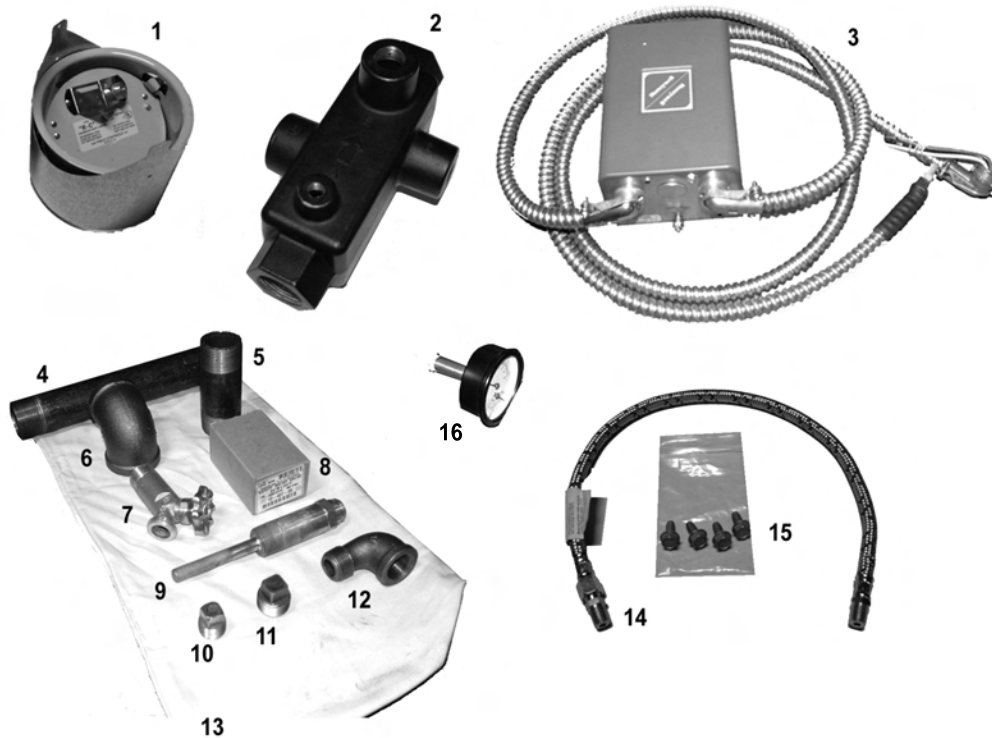

§ = Same as 4 section.

* = Not shown

TRIFIRE JACKET

Key	Description	Models			
		4 section	5 section	6 section	7 section
	Complete Jacket Assembly	240007114	240007115	240007116	240007117
1	Control Panel	240007123	§	§	§
2	Hardware Bag	550001936	§	§	§
3	Top Panel	240007306	240007307	240007308	240007309
4	Right Panel	240007315	240007316	240007317	240007318
5	Left Panel	240007323	240007324	240007325	240007326
6	Front Door	240007336	§	§	§
7	Rear Panel, Upper	240007332	§	§	§
8	Rear Panel, Lower	240007333	§	§	§
9	Intermediate Support Plate - Upper	240007334	§	§	§
10	Intermediate Support Plate - Lower	240007335	§	§	§
11	Block Insulation Wrap*	240007339	240007340	240007341	240007342
12	Block Insulation Rear*	240007338	§	§	§

§ = Same as 4 section.

STANDARD CONTROLS & ACCESSORIES

Key	Description	Part Number
1a	Barometric Draft Control, 5" (4 thru 6 section)	240007166
1b	Barometric Draft Control, 6" (7 Section only)	14620007
2	Controls Manifold	240007049
3	Aquastat Control Assembly	3001387
3a	Aquastat Control	240007142
3b	Wire Harness, Aquastat	240007126
3c	Wire Harness, Circulator	37519501
4	1 1/4" x 10" Nipple	14607602
5	1 1/4" x 6" Nipple	14607017
6	1 1/4" x 90° Elbow	1190002
7	Drain Valve	HW-016-.02
8	Relief Valve (30 PSI)	VR-001.01
9	Aquastat Immersion Well, 3/4" NPT	1635001
10	1/2" NPT Plug	1395003
11	3/4" NPT Plug	1395001
12	3/4" Elbow	14693040
13	Parts Bag	14684021
14	24" Flexible Oil Line	240007147
15	Burner attachment bolts - 5/16-18 X 3/4" LG	240007237
16	Temperature / Pressure Gauge	1260006
17	Wire Harness, Control Panel to Burner.	240007124