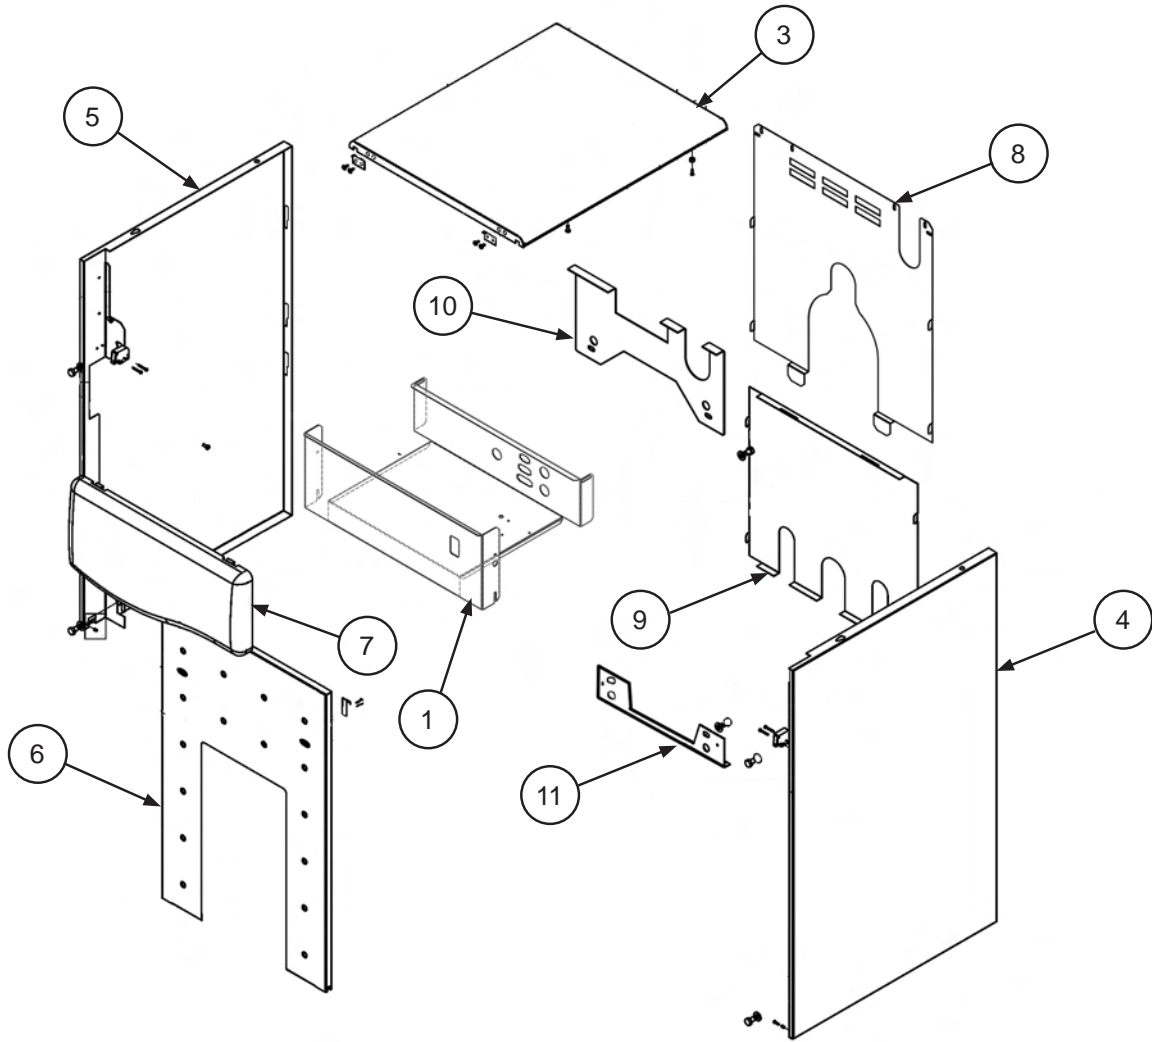

High Efficiency Oil Fired Hot Water Boilers

PARTS LIST & OPTIONAL KITS

An  **ECR International Brand**
An ISO 9001-2000 Certified Company

REPAIR PARTS - HEAT EXCHANGER

ITEM	DESCRIPTION	MODELS			
		4 Section	5 Section	6 Section	7 Section
1	Heat Exchanger Block	240007131	240007132	240007133	240007134
2	Top Baffle	109007309	109007310	109007311	109007312
3	V-Shaped Liner	N/A	N/A	109007316	109007315
4	Oval Liner	109007317	N/A	N/A	N/A
5	1/4"NPT Plug	240005463	§	§	§
6	Burner door with insulation & rope gasket	240007305	§	§	§
7	Sight Glass Replacement Kit	550001932	§	§	§
8	Door Hinge Kit (2 hinges included)	550001933	§	§	§
9	Door insulation (hard)*	240007300	§	§	§
10	Door Insulation (soft)*	240007301	§	§	§
11	Target Wall Insulation*	240007302	§	§	§
12	Door Rope Gasket*	240007390	§	§	§
13	Flue Spacer	34513002	§	§	N/A
14	Well in Block	240007391	§	§	§

EXCELSIOR JACKET

Key	Description	MODELS			
		4 section	5 section	6 section	7 section
	Complete Jacket Assembly	240007118	240007119	240007120	240007121
1	Control Panel	240007123	§	§	§
2	Hardware Bag	550001937	§	§	§
3	Top Panel	240007310	240007311	240007312	240007313
4	Right Panel	240007319	240007320	240007321	240007322
5	Left Panel	240007327	240007328	240007329	240007330
6	Front Panel	240007337	§	§	§
7	Front Hinged Door	240007314	§	§	§
8	Rear Panel, Upper	240007331	§	§	§
9	Rear Panel, Lower	240007333	§	§	§
10	Intermediate Support Plate - Upper	240007334	§	§	§
11	Intermediate Support Plate - Lower	240007335	§	§	§
12	Block Insulation Wrap*	240007339	240007340	240007341	240007342
13	Block Insulation Rear*	240007338	§	§	§